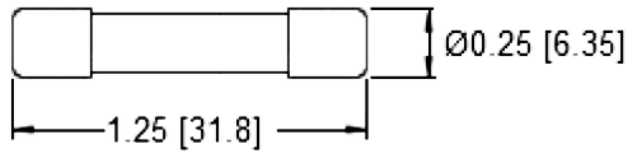

Kit Contents

Fuse Style	Optifuse P/N	Amperage	Quantity
6.3x32 Fast Acting Glass Fuse	FSA-1A	1A	2
6.3x32 Fast Acting Glass Fuse	FSA-2A	2A	2
6.3x32 Fast Acting Glass Fuse	FSA-3A	3A	2
6.3x32 Fast Acting Glass Fuse	FSA-4A	4A	1
6.3x32 Fast Acting Glass Fuse	FSA-5A	5A	2
6.3x32 Fast Acting Glass Fuse	FSA-6A	6A	1

Retail Pack: Inches [mm]

Mechanical Dimensions: Inches [mm]

Tolerances ± 0.012 [0.3] Unless Otherwise Specified

**6.3 x 32mm Fast-Acting Glass Tube Fuse
Assortment Pack - 10 PCS**

FSA-10L-BP

Rev	Date of issue	Revision Notes	Designed	Approved
A	04-05-2024	Initial Drawing	RC	OF