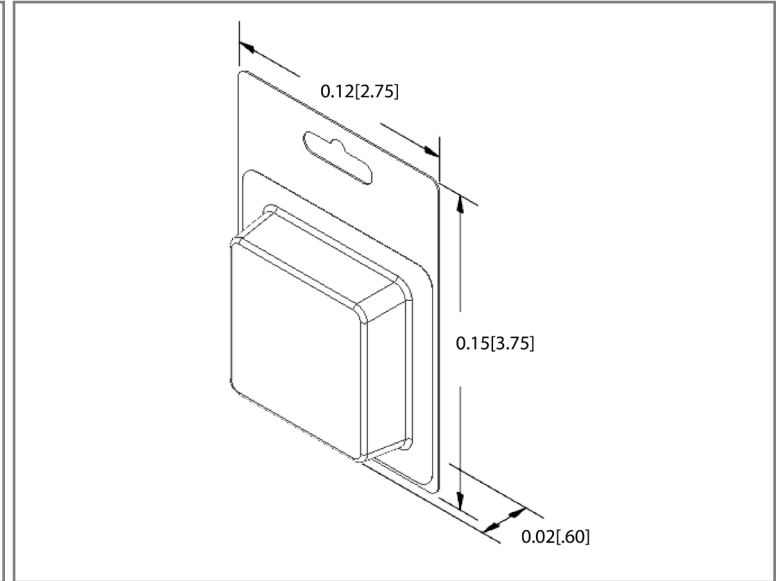

Kit Contents

Fuse Style	Optifuse P/N	Amperage	Quantity
6.3x32 Fast Acting Glass Fuse	FSA-1A	1A	2
6.3x32 Fast Acting Glass Fuse	FSA-2A	2A	2
6.3x32 Fast Acting Glass Fuse	FSA-3A	3A	2
6.3x32 Fast Acting Glass Fuse	FSA-4A	4A	1
6.3x32 Fast Acting Glass Fuse	FSA-5A	5A	2
6.3x32 Fast Acting Glass Fuse	FSA-6A	6A	1

Retail Pack: Inches [mm]

Mechanical Dimensions: Inches [mm]

Tolerances ± 0.012 [0.3] Unless Otherwise Specified

**6.3 x 32mm Fast-Acting Glass Tube Fuse
Assortment Pack - 10 PCS**

FSA-10L-BP

Rev	Date of issue	Revision Notes	Designed	Approved
A	04-05-2024	Initial Drawing	RC	OF