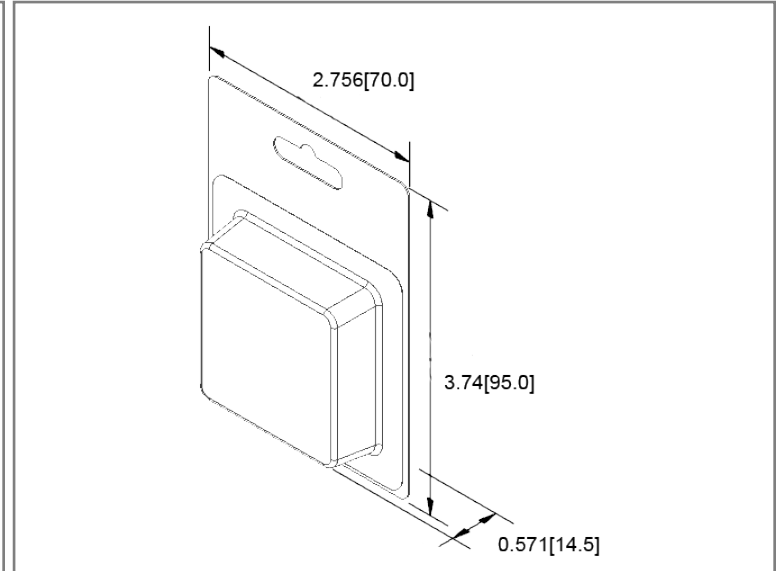

**Kit Contents**

Fuse Style	Optifuse P/N	Amperage	Quantity
6.3x32 Fast Acting Glass Fuse	FSA-7.5A	7.5A	1
6.3x32 Fast Acting Glass Fuse	FSA-10A	10A	2
6.3x32 Fast Acting Glass Fuse	FSA-15A	15A	2
6.3x32 Fast Acting Glass Fuse	FSA-20A	20A	2
6.3x32 Fast Acting Glass Fuse	FSA-25A	25A	1
6.3x32 Fast Acting Glass Fuse	FSA-30A	30A	2

**Retail Pack: Inches [mm]**

**Mechanical Dimensions: Inches [mm]**

FSA

Tolerances  $\pm 0.012$  [0.3] Unless Otherwise Specified

**Rev Date of issue Revision Notes**

**Designed Approved**

A	01-05-2024	Initial Drawing	RC	OF
---	------------	-----------------	----	----