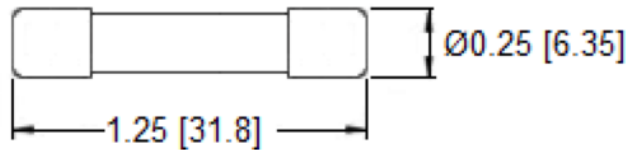

Rev Date of issue Revision Notes

Designed Approved

A	01-05-2024	Initial Drawing	RC	OF