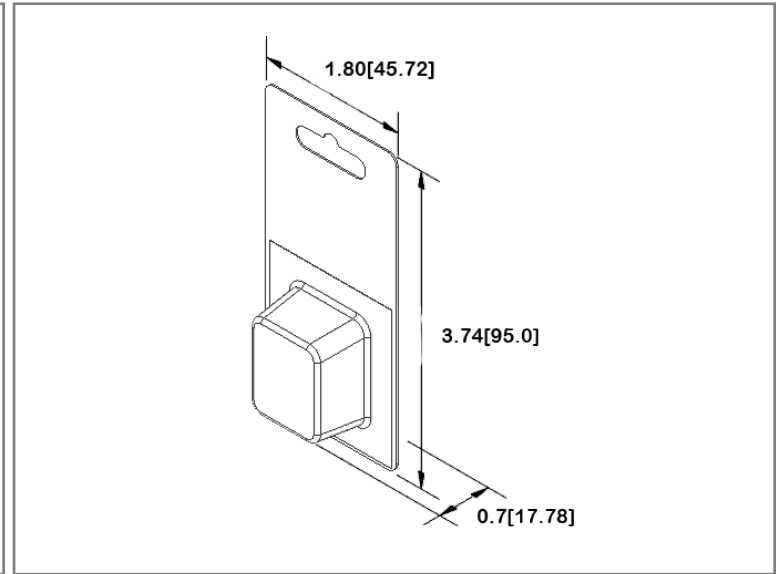

Low Profile Miniature Style Blade Fuse Assortment Pack - 6 PCS

ANS-6B-BP

Kit Contents

Fuse Style	Optifuse P/N	Amperage	Quantity
Low Profile Miniature Style Blade Fuse	ANS-7.5A	7.5A	1
Low Profile Miniature Style Blade Fuse	ANS-10A	10A	1
Low Profile Miniature Style Blade Fuse	ANS-15A	15A	1
Low Profile Miniature Style Blade Fuse	ANS-20A	20A	1
Low Profile Miniature Style Blade Fuse	ANS-25A	25A	1
Low Profile Miniature Style Blade Fuse	ANS-30A	30A	1

Retail Pack: Inches [mm]

Mechanical Dimensions: Inches [mm]

ANS

Rev Date of issue Revision Notes

Designed Approved

A	07-07-2023	Initial Drawing	RC	OF
---	------------	-----------------	----	----