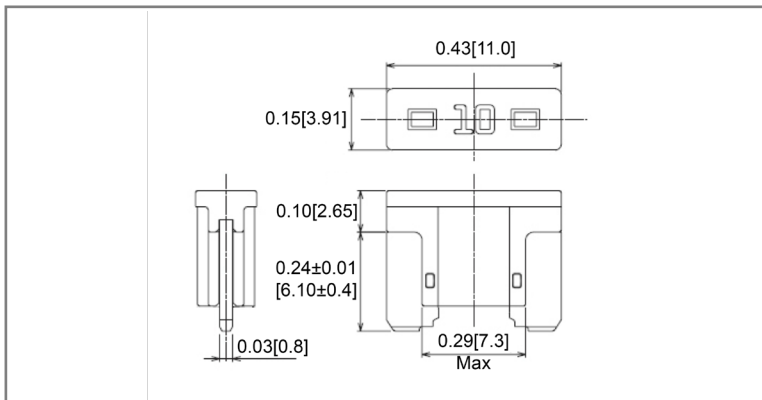

Retail Pack: Inches [mm]

Mechanical Dimensions: Inches [mm]

ANM

ANR

ANS

Rev Date of issue Revision Notes

| Rev | Date of issue | Revision Notes | Designed | Approved |
|-----|---------------|-----------------|----------|----------|
| A | 07-07-2023 | Initial Drawing | RC | OF |