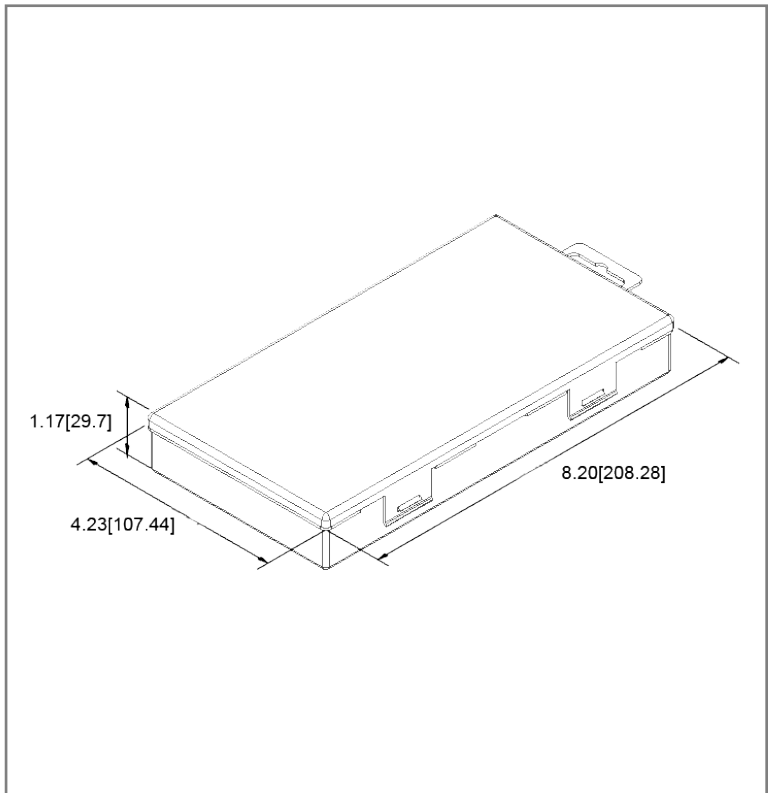

Kit Contents

| Fuse Style | Optifuse P/N | Amperage | Quantity |
|--|--------------|----------|----------|
| Miniature Style Blade Fuse | ANM-5A | 5A | 10 |
| Miniature Style Blade Fuse | ANM-10A | 10A | 10 |
| Miniature Style Blade Fuse | ANM-15A | 15A | 10 |
| Miniature Style Blade Fuse | ANM-20A | 20A | 10 |
| Miniature Style Blade Fuse | ANM-25A | 25A | 10 |
| Miniature Style Blade Fuse | ANM-30A | 30A | 10 |
| Regular (ATO/ATC Style) Blade Fuse | ANR-5A | 5A | 10 |
| Regular (ATO/ATC Style) Blade Fuse | ANR-10A | 10A | 10 |
| Regular (ATO/ATC Style) Blade Fuse | ANR-15A | 15A | 10 |
| Regular (ATO/ATC Style) Blade Fuse | ANR-20A | 20A | 10 |
| Regular (ATO/ATC Style) Blade Fuse | ANR-25A | 25A | 10 |
| Regular (ATO/ATC Style) Blade Fuse | ANR-30A | 30A | 10 |
| Low Profile Miniature Style Blade Fuse | ANS-5A | 5A | 10 |
| Low Profile Miniature Style Blade Fuse | ANS-10A | 10A | 10 |
| Low Profile Miniature Style Blade Fuse | ANS-15A | 15A | 10 |
| Low Profile Miniature Style Blade Fuse | ANS-20A | 20A | 10 |
| Low Profile Miniature Style Blade Fuse | ANS-25A | 25A | 10 |
| Low Profile Miniature Style Blade Fuse | ANS-30A | 30A | 10 |

Retail Pack: Inches [mm]

Mechanical Dimensions: Inches [mm]

ANM

ANR

ANS

Rev Date of issue Revision Notes

| Rev | Date of issue | Revision Notes | Designed | Approved |
|-----|---------------|-----------------|----------|----------|
| A | 07-07-2023 | Initial Drawing | RC | OF |