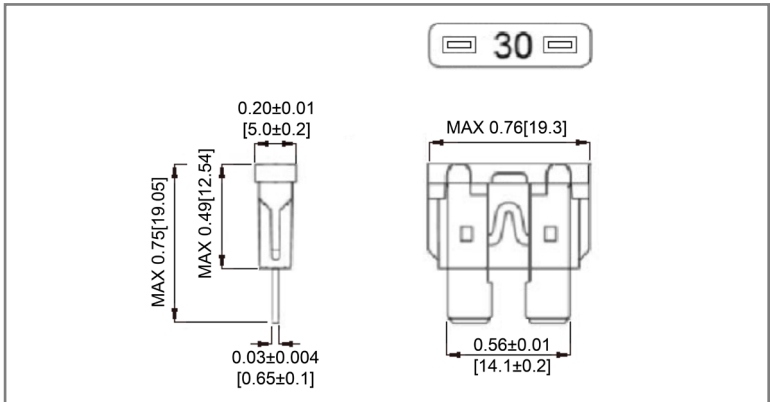

Kit Contents

| Fuse Style | Optifuse P/N | Amperage | Quantity |
|--|--------------|----------|----------|
| Miniature Style Blade Fuse | ANM-5A | 5A | 10 |
| Miniature Style Blade Fuse | ANM-10A | 10A | 10 |
| Miniature Style Blade Fuse | ANM-15A | 15A | 10 |
| Miniature Style Blade Fuse | ANM-20A | 20A | 10 |
| Miniature Style Blade Fuse | ANM-25A | 25A | 10 |
| Miniature Style Blade Fuse | ANM-30A | 30A | 10 |
| Regular (ATO/ATC Style) Blade Fuse | ANR-5A | 5A | 10 |
| Regular (ATO/ATC Style) Blade Fuse | ANR-10A | 10A | 10 |
| Regular (ATO/ATC Style) Blade Fuse | ANR-15A | 15A | 10 |
| Regular (ATO/ATC Style) Blade Fuse | ANR-20A | 20A | 10 |
| Regular (ATO/ATC Style) Blade Fuse | ANR-25A | 25A | 10 |
| Regular (ATO/ATC Style) Blade Fuse | ANR-30A | 30A | 10 |
| Low Profile Miniature Style Blade Fuse | ANS-5A | 5A | 10 |
| Low Profile Miniature Style Blade Fuse | ANS-10A | 10A | 10 |
| Low Profile Miniature Style Blade Fuse | ANS-15A | 15A | 10 |
| Low Profile Miniature Style Blade Fuse | ANS-20A | 20A | 10 |
| Low Profile Miniature Style Blade Fuse | ANS-25A | 25A | 10 |
| Low Profile Miniature Style Blade Fuse | ANS-30A | 30A | 10 |

Retail Pack: Inches [mm]

Mechanical Dimensions: Inches [mm]

ANM

ANR

ANS

Rev Date of issue Revision Notes

| Rev | Date of issue | Revision Notes | Designed | Approved |
|-----|---------------|-----------------|----------|----------|
| A | 07-07-2023 | Initial Drawing | RC | OF |