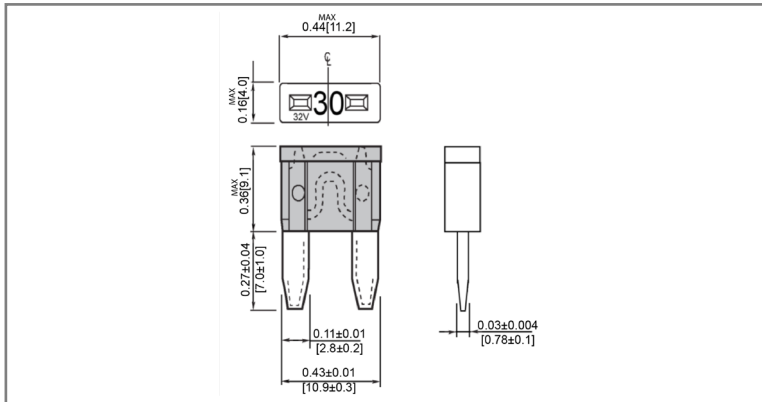

Kit Contents

| Fuse Style | Optifuse P/N | Amperage | Quantity |
|--|--------------|----------|----------|
| Miniature Style Blade Fuse | ANM-5A | 5A | 10 |
| Miniature Style Blade Fuse | ANM-10A | 10A | 10 |
| Miniature Style Blade Fuse | ANM-15A | 15A | 10 |
| Miniature Style Blade Fuse | ANM-20A | 20A | 10 |
| Miniature Style Blade Fuse | ANM-25A | 25A | 10 |
| Miniature Style Blade Fuse | ANM-30A | 30A | 10 |
| Regular (ATO/ATC Style) Blade Fuse | ANR-5A | 5A | 10 |
| Regular (ATO/ATC Style) Blade Fuse | ANR-10A | 10A | 10 |
| Regular (ATO/ATC Style) Blade Fuse | ANR-15A | 15A | 10 |
| Regular (ATO/ATC Style) Blade Fuse | ANR-20A | 20A | 10 |
| Regular (ATO/ATC Style) Blade Fuse | ANR-25A | 25A | 10 |
| Regular (ATO/ATC Style) Blade Fuse | ANR-30A | 30A | 10 |
| Low Profile Miniature Style Blade Fuse | ANS-5A | 5A | 10 |
| Low Profile Miniature Style Blade Fuse | ANS-10A | 10A | 10 |
| Low Profile Miniature Style Blade Fuse | ANS-15A | 15A | 10 |
| Low Profile Miniature Style Blade Fuse | ANS-20A | 20A | 10 |
| Low Profile Miniature Style Blade Fuse | ANS-25A | 25A | 10 |
| Low Profile Miniature Style Blade Fuse | ANS-30A | 30A | 10 |

Retail Pack: Inches [mm]

Mechanical Dimensions: Inches [mm]

ANM

ANR

ANS

Rev Date of issue Revision Notes

| Rev | Date of issue | Revision Notes | Designed | Approved |
|-----|---------------|-----------------|----------|----------|
| A | 07-07-2023 | Initial Drawing | RC | OF |