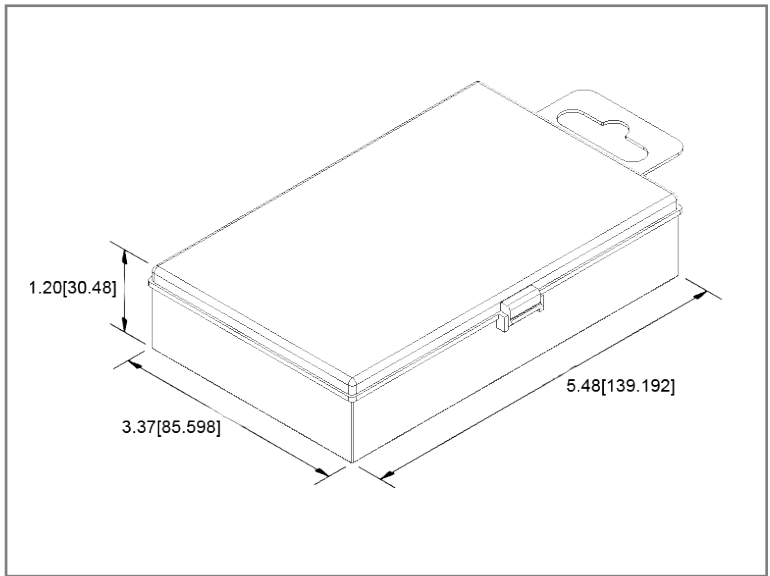

Kit Contents

Fuse Style	Optifuse P/N	Amperage	Quantity
Miniature Style Blade Fuse	ANM-3A	3A	10
Miniature Style Blade Fuse	ANM-5A	5A	10
Miniature Style Blade Fuse	ANM-7.5A	7.5A	10
Miniature Style Blade Fuse	ANM-10A	10A	10
Miniature Style Blade Fuse	ANM-15A	15A	10
Miniature Style Blade Fuse	ANM-20A	20A	10
Miniature Style Blade Fuse	ANM-25A	25A	10
Miniature Style Blade Fuse	ANM-30A	30A	10

Retail Pack: Inches [mm]

Mechanical Dimensions: Inches [mm]

ANM

Rev Date of issue Revision Notes

Rev	Date of issue	Revision Notes	Designed	Approved
A	07-07-2023	Initial Drawing	RC	OF