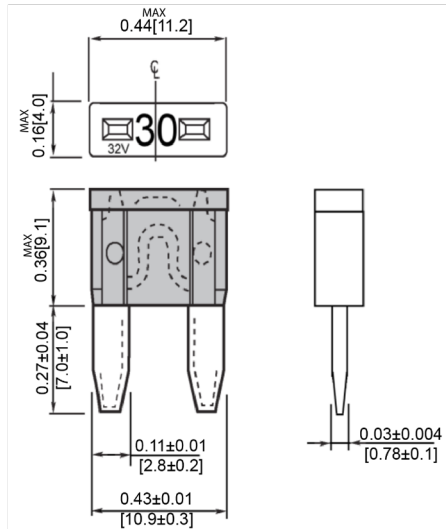

Kit Contents

Fuse Style	Optifuse P/N	Amperage	Quantity
Miniature Style Blade Fuse	ANM-3A	3A	10
Miniature Style Blade Fuse	ANM-5A	5A	10
Miniature Style Blade Fuse	ANM-7.5A	7.5A	10
Miniature Style Blade Fuse	ANM-10A	10A	10
Miniature Style Blade Fuse	ANM-15A	15A	10
Miniature Style Blade Fuse	ANM-20A	20A	10
Miniature Style Blade Fuse	ANM-25A	25A	10
Miniature Style Blade Fuse	ANM-30A	30A	10

Retail Pack: Inches [mm]

Mechanical Dimensions: Inches [mm]

ANM

Rev Date of issue Revision Notes

Rev	Date of issue	Revision Notes	Designed	Approved
A	07-07-2023	Initial Drawing	RC	OF