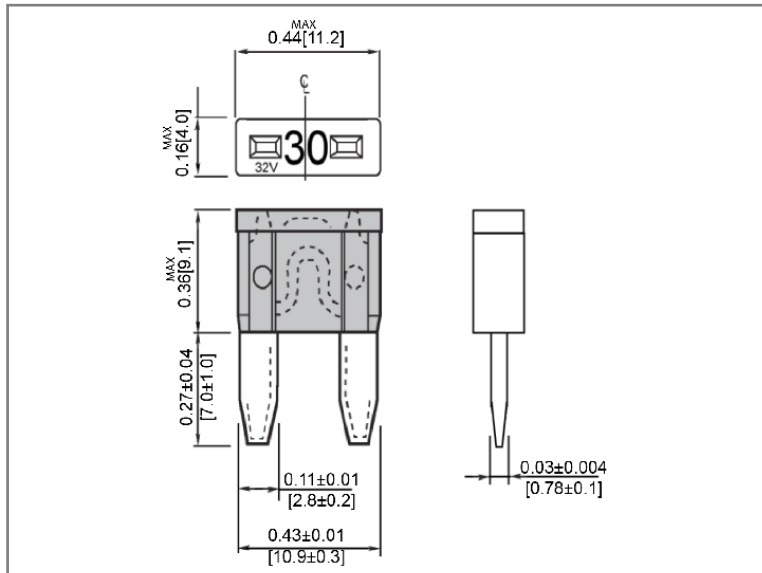

Miniature Style Blade Fuse Assortment Pack - 9 PCS

ANM-8P-BP

Kit Contents

Fuse Style	Optifuse P/N	Amperage	Quantity
Miniature Style Blade Fuse	ANM-10A	10A	2
Miniature Style Blade Fuse	ANM-15A	15A	2
Miniature Style Blade Fuse	ANM-20A	20A	2
Miniature Style Blade Fuse	ANM-25A	25A	1
Miniature Style Blade Fuse	ANM-30A	30A	1
Fuse Puller	PUL-07	-	1

Retail Pack: Inches [mm]

Mechanical Dimensions: Inches [mm]

ANM

PUL-07

Rev Date of issue Revision Notes

A	07-07-2023	Initial Drawing
---	------------	-----------------

Designed Approved

RC	OF
----	----