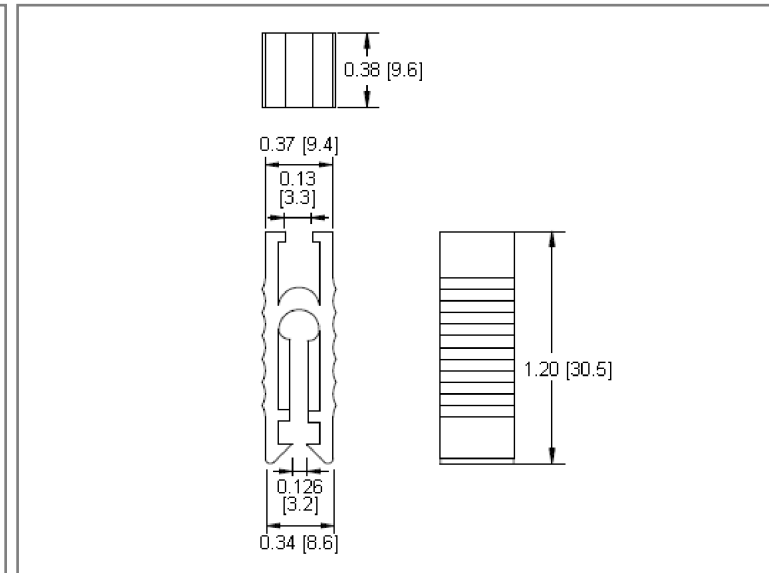

Retail Pack: Inches [mm]

Mechanical Dimensions: Inches [mm]

ANM

PUL-07

Rev Date of issue Revision Notes

A	07-07-2023	Initial Drawing
---	------------	-----------------

Designed Approved

RC	OF
----	----