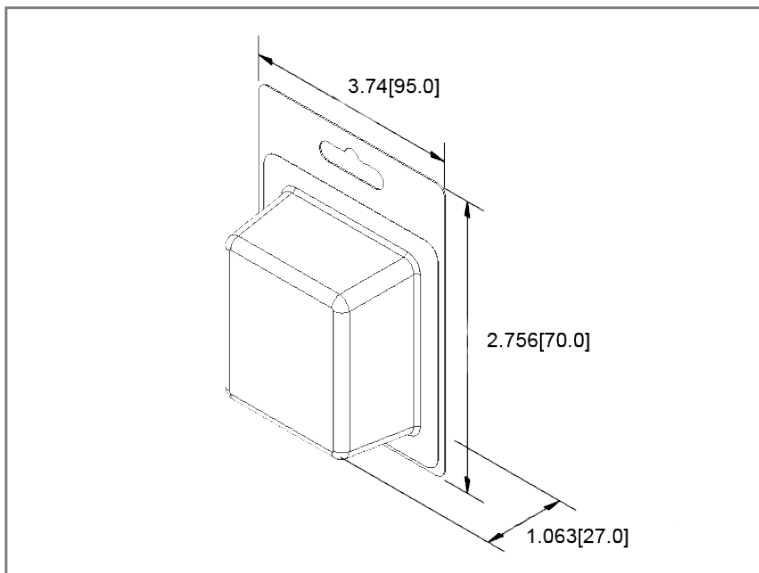

Retail Pack: Inches [mm]

Mechanical Dimensions: Inches [mm]

ANM

PUL-07

Rev Date of issue Revision Notes

A	07-07-2023	Initial Drawing
---	------------	-----------------

Designed Approved

RC	OF
----	----