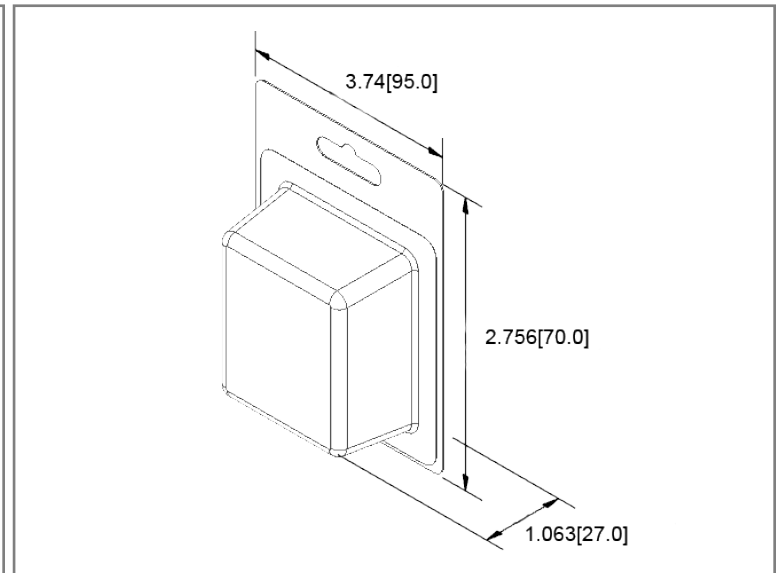

Miniature Style Blade Fuse Assortment Pack - 8 PCS

ANM-8L-BP

Kit Contents

Fuse Style	Optifuse P/N	Amperage	Quantity
Miniature Style Blade Fuse	ANM-2A	2A	1
Miniature Style Blade Fuse	ANM-3A	3A	2
Miniature Style Blade Fuse	ANM-4A	4A	1
Miniature Style Blade Fuse	ANM-5A	5A	2
Miniature Style Blade Fuse	ANM-7.5A	7.5A	2

Retail Pack: Inches [mm]

Mechanical Dimensions: Inches [mm]

ANM

Rev	Date of issue	Revision Notes	Designed	Approved
A	07-07-2023	Initial Drawing	RC	OF